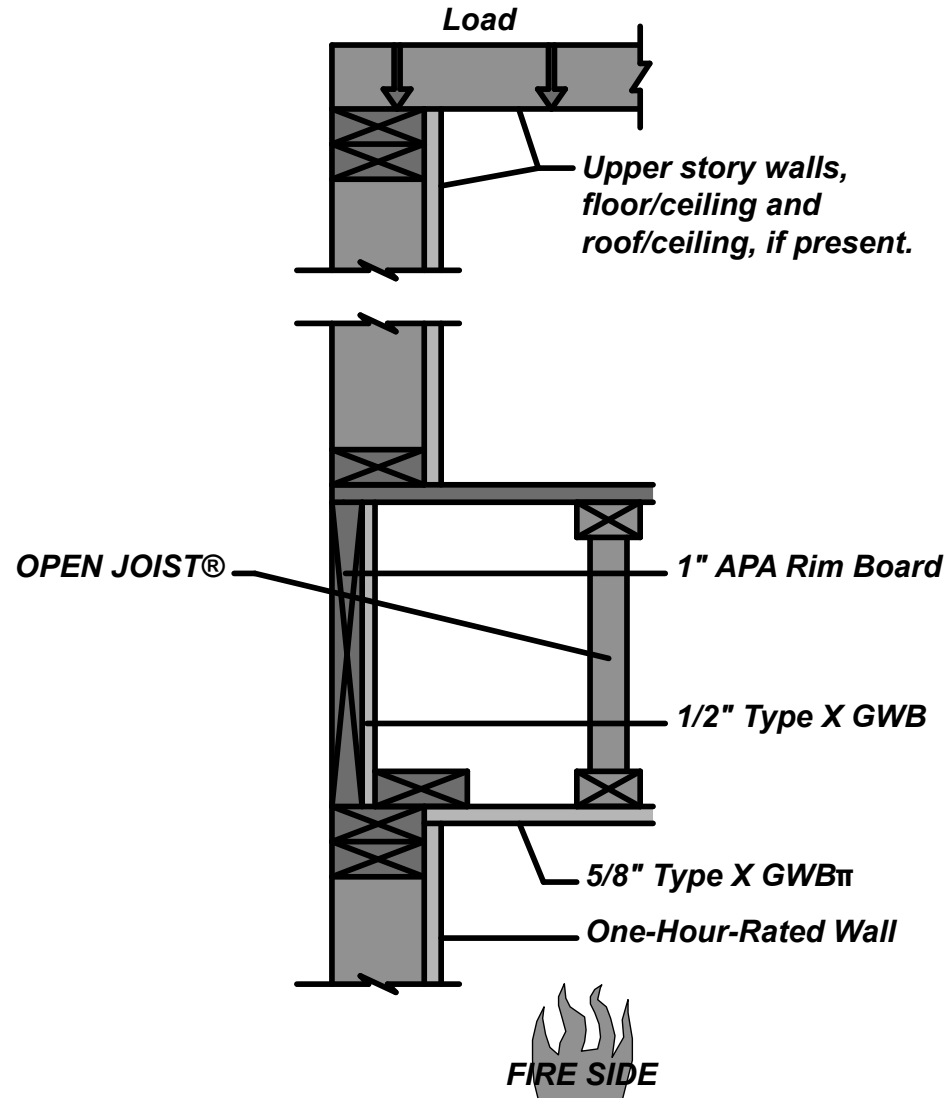

ONE-HOUR SINGLE WALL RIM BOARD ASSEMBLY - EXAMPLE CONFIGURATION OF ASSEMBLY 8 WITH OPEN JOIST® PARALLEL TO RIM BOARD

FIRE ASSEMBLY NO. 8a